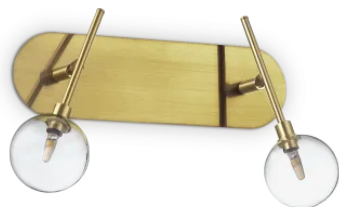

General info

Indoor - Wall lamps

Ean	8021696200347
Item	MARACAS AP2
Installation	Wall lamps
Warranty	5 years
Gross weight	0.75 kg
Volume	0.004872 m ³

Technical info

Net weight	0.55 kg
Insulation class	II
Protection index	IP20
Compliance	CE
Operating temperature	0° ~ +40 °C
Dimmer	Non-dimmable, On-Off
Power output	220-240 V AC 50/60 Hz
Power supply	In-built, included Replaceable (by qualified operators only), electronic

Source info

Integrated source	Light bulb (included)
Replaceable source	Replaceable
Power	G4 max 2 x 2 W
Emission	Diffuse
Max consumption	-
Bulb included	222257 G4 2.0W 3000K CRI80
Recommended bulb	222257 G4 2.0W 3000K CRI80