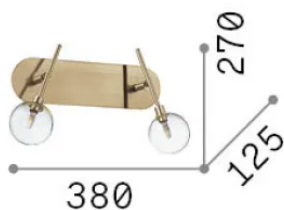

General info

Indoor - Wall lamps

Ean	8021696200347
Item	MARACAS AP2
Installation	Wall lamps
Warranty	5 years
Gross weight	0.75 kg
Volume	0.004872 m ³

Technical info

Net weight	0.55 kg
Insulation class	II
Protection index	IP20
Compliance	CE
Operating temperature	0° ~ +40 °C
Dimmer	Non-dimmable, On-Off
Power output	220-240 V AC 50/60 Hz
Power supply	In-built, included Replaceable (by qualified operators only), electronic